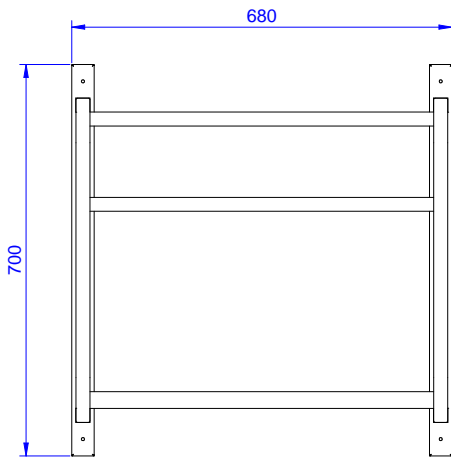

Construction

- Capacity: from 1 to 4 baskets (based on model).
- Square section frame 25x25 mm.
- 304 AISI stainless steel construction throughout.

Sustainability

- Fitted with bottom tray and drain hole.

864357 (DWWS1)

Wall mounted shelf for 1 basket 680mm

Short Form Specification

Item No. _____

Constructed in 304 AISI stainless steel. Square 25x25mm tubular frame. Fitted with bottom tray and drain hole. Designed for baskets 500x500mm.

APPROVAL: _____

Front

Side

Top

Key Information:

External dimensions,
Width:

864357 (DWWS1) 680 mm

External dimensions,
Depth:

500 mm

External dimensions,
Height:

700 mm

Net weight:

8 kg