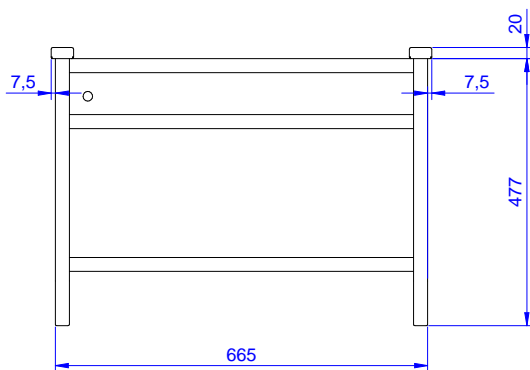

Construction

- Capacity: from 1 to 4 baskets (based on model).
- Square section frame 25x25 mm.
- 304 AISI stainless steel construction throughout.

Sustainability

- Fitted with bottom tray and drain hole.

864357 (DWWS1)

Wall mounted shelf for 1 basket 680mm

Short Form Specification

Item No. _____

Constructed in 304 AISI stainless steel. Square 25x25mm tubular frame. Fitted with bottom tray and drain hole. Designed for baskets 500x500mm.

APPROVAL: _____

Front

Side

Top

Key Information:

External dimensions,
Width:

864357 (DWWS1) 680 mm

External dimensions,
Depth:

500 mm

External dimensions,
Height:

700 mm

Net weight:

8 kg