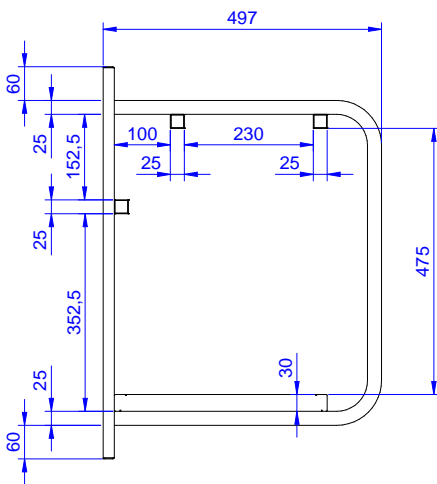

Construction

- Capacity: from 1 to 4 baskets (based on model).
- Square section frame 25x25 mm.
- 304 AISI stainless steel construction throughout.

Sustainability

- Fitted with bottom tray and drain hole.

864357 (DWWS1)

Wall mounted shelf for 1 basket 680mm

Short Form Specification

Item No. _____

Constructed in 304 AISI stainless steel. Square 25x25mm tubular frame. Fitted with bottom tray and drain hole. Designed for baskets 500x500mm.

APPROVAL: _____

Front

Side

Top

Key Information:

External dimensions,
Width:

864357 (DWWS1) 680 mm

External dimensions,
Depth:

500 mm

External dimensions,
Height:

700 mm

Net weight:

8 kg